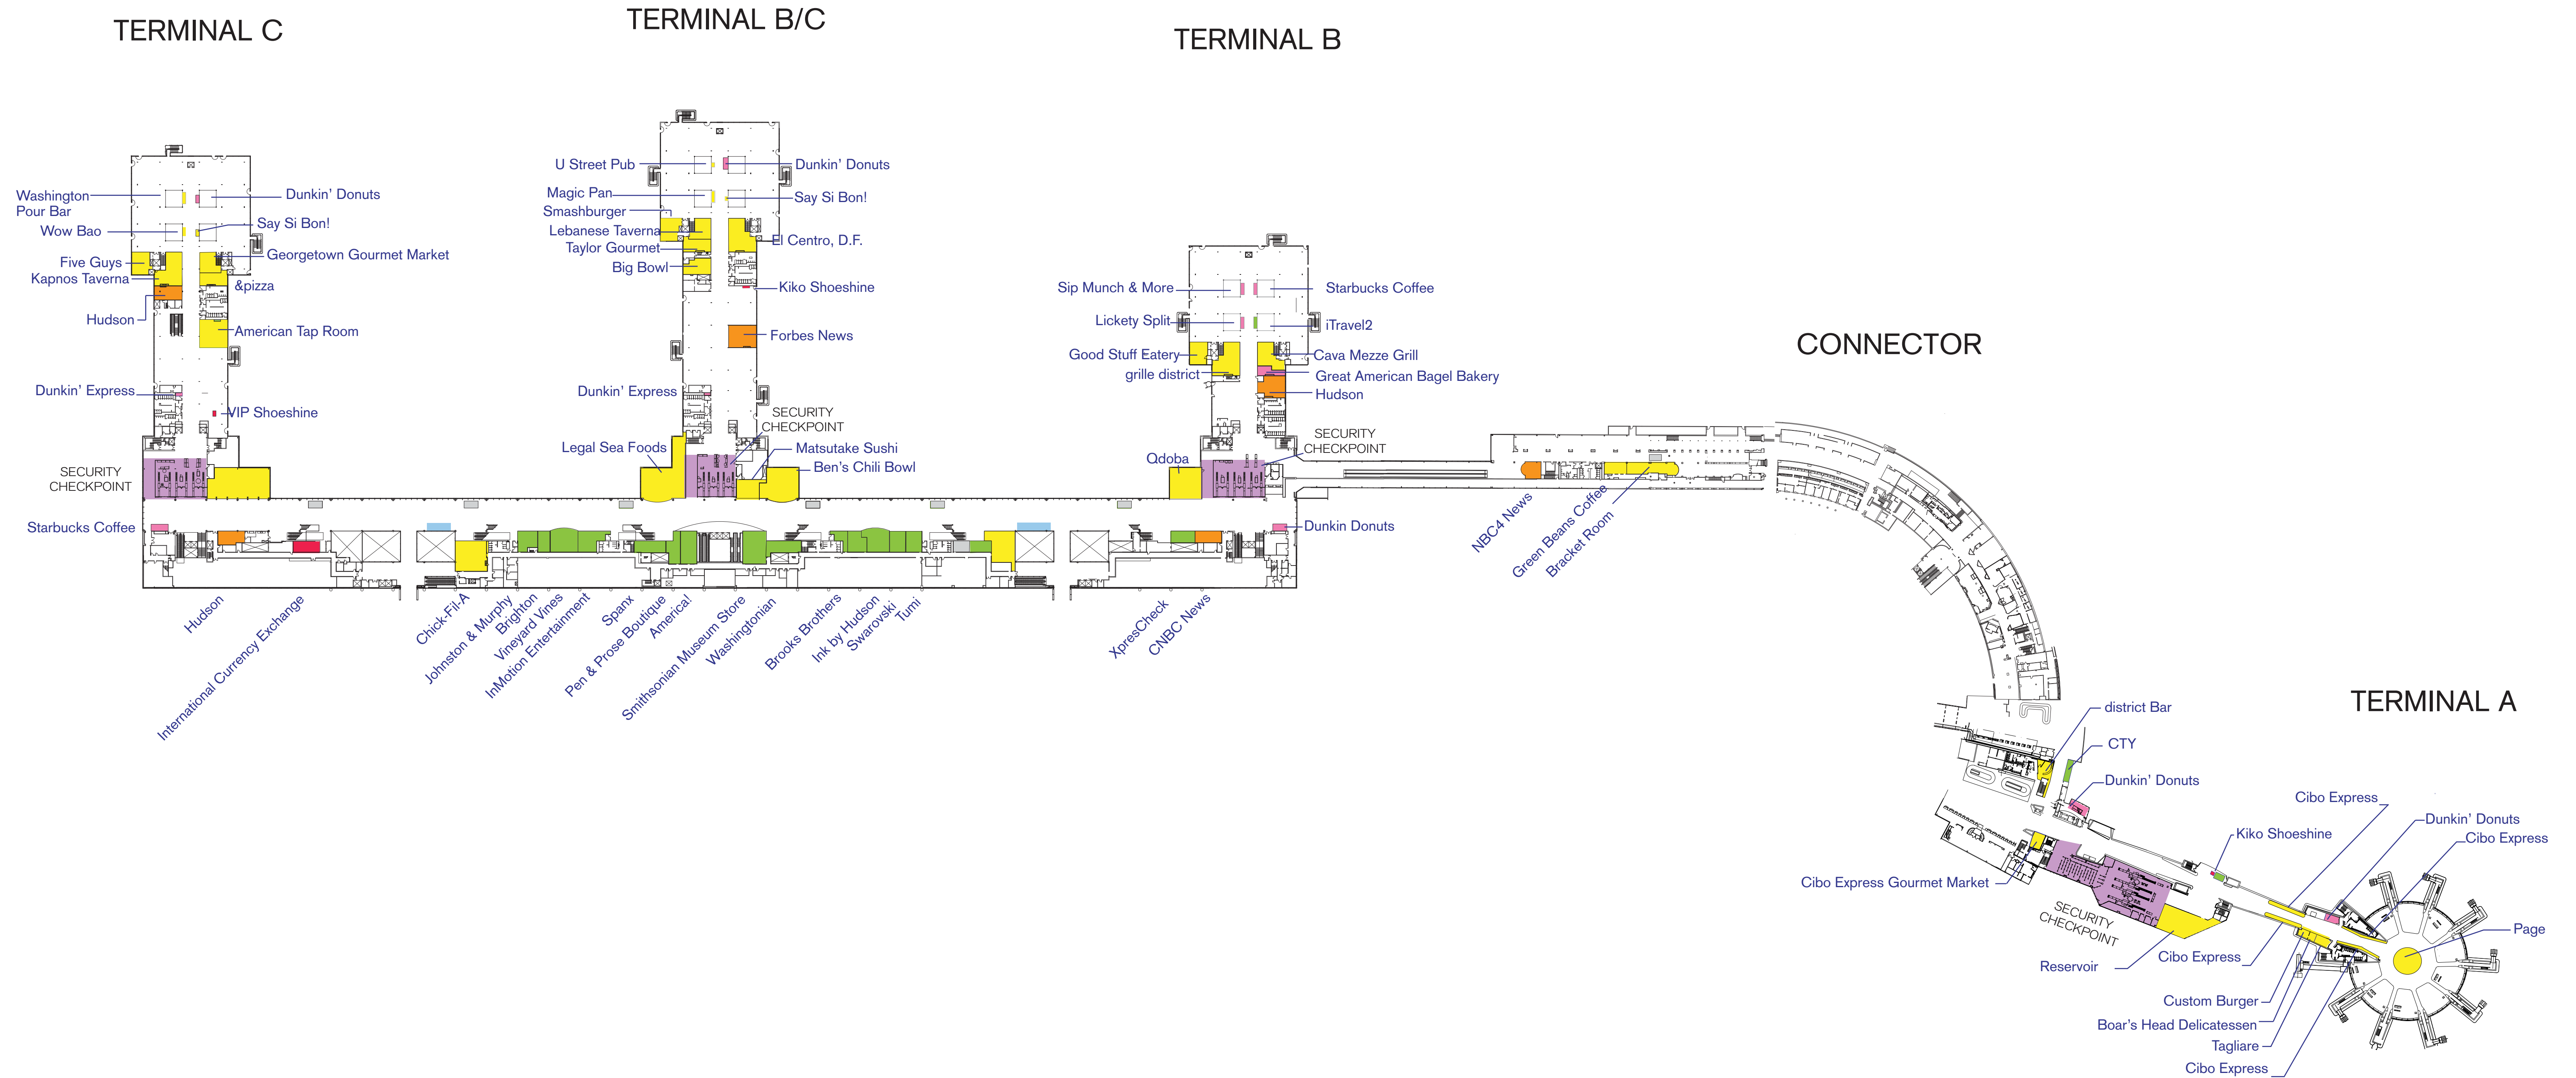

Ronald Reagan Washington National Airport

Ronald Reagan Washington National Airport – TERMINAL A