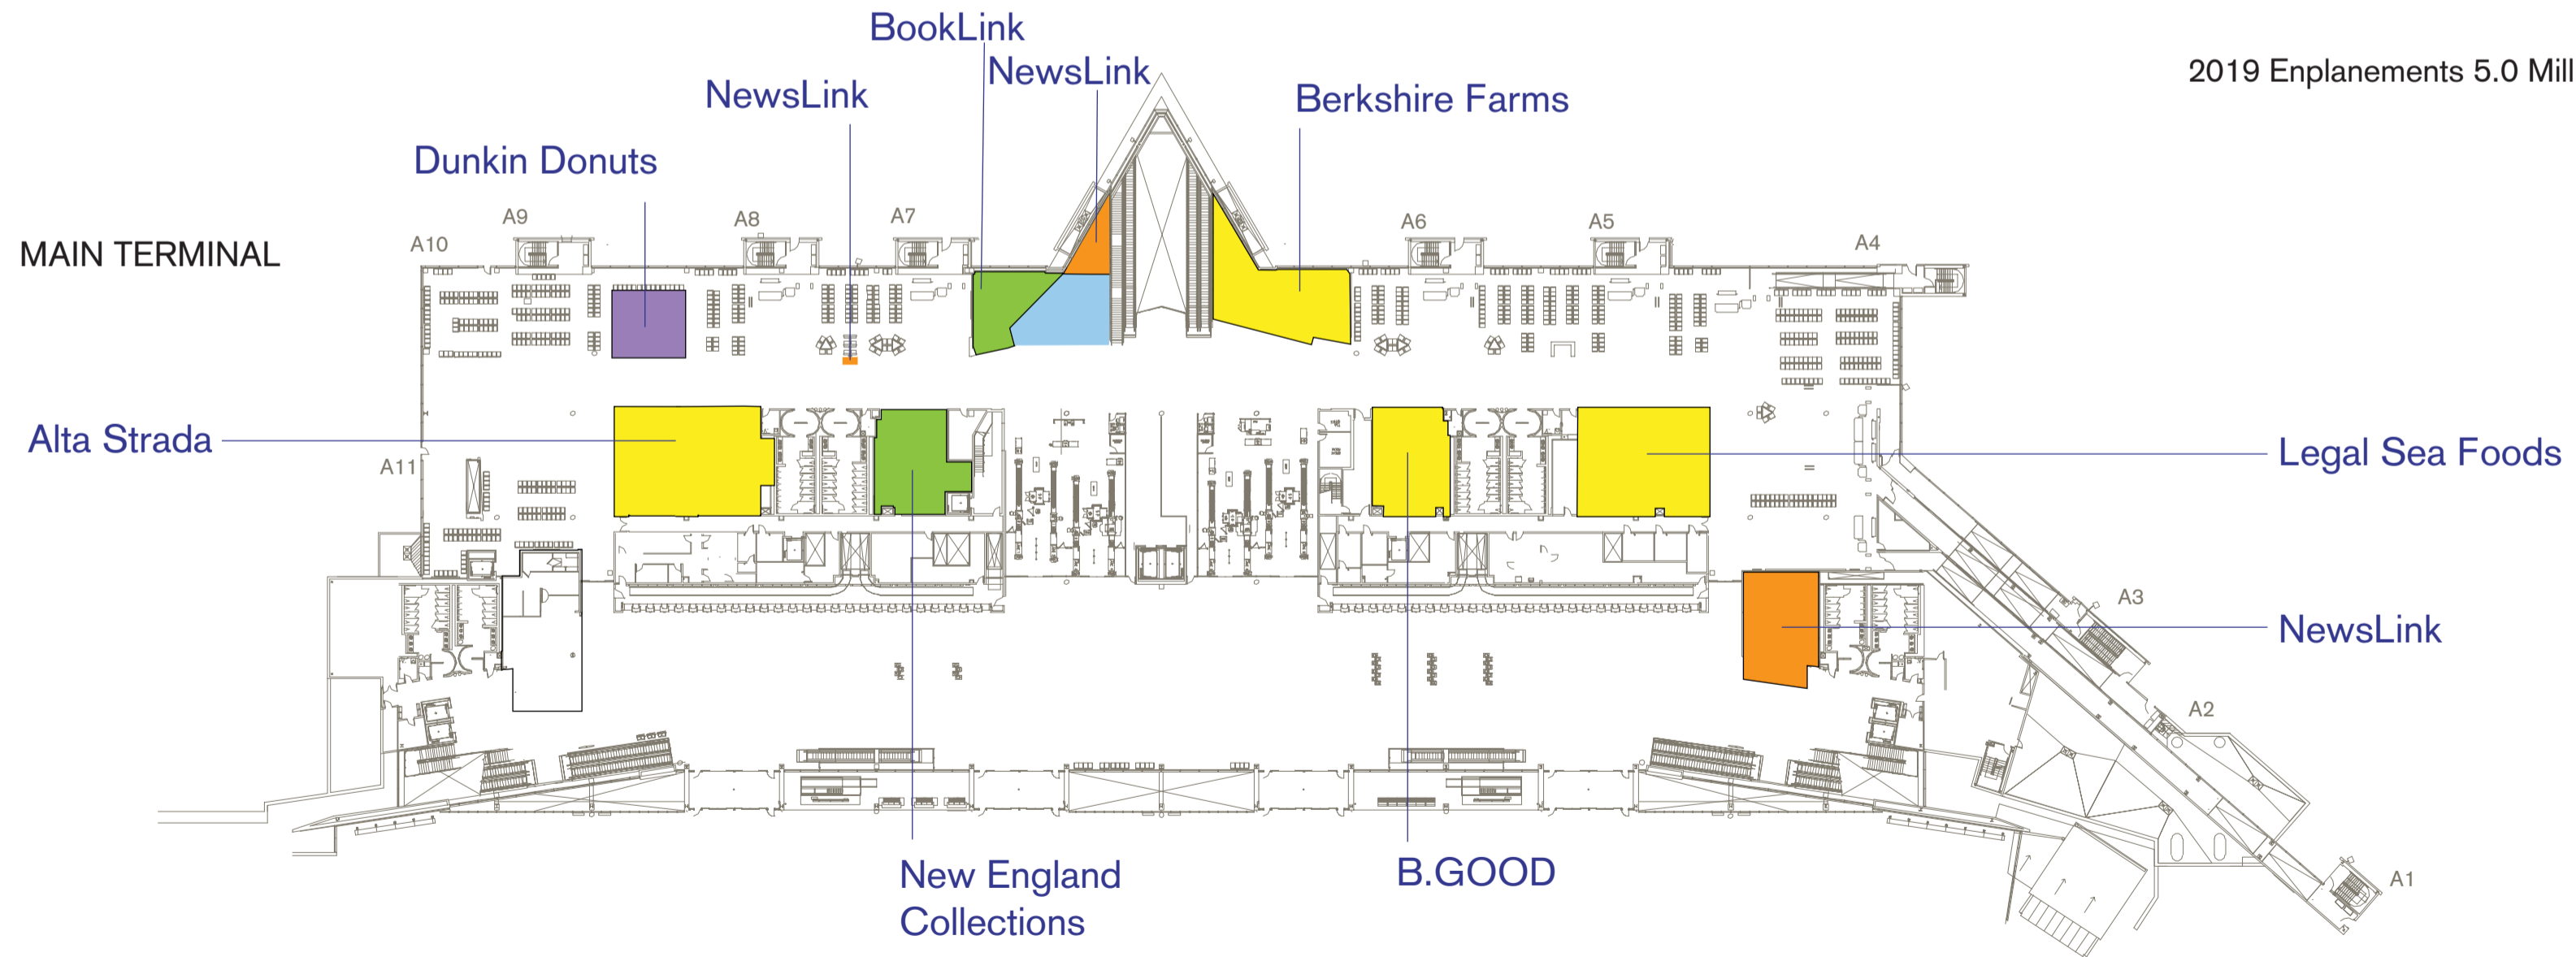

Logan International Airport – Terminal A

TERMINAL A

Delta
WestJet

2019 Enplanements 5.0 Million

- KEY**
- Retail
 - Food
 - News
 - Coffee/Snack
 - Seating Areas

This is a lease plan intended for discussion purposes only. Landlord makes no warranties or representations concerning any matters contained on this plan, nor shall tenant rely on same. February 24, 2022