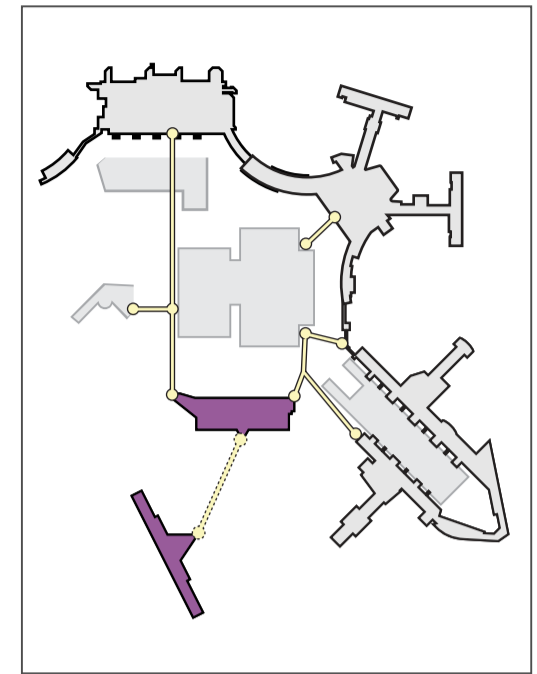

Logan International Airport – Terminal A

TERMINAL A

Delta
WestJet

2019 Enplanements 5.0 Million

- KEY**
- Retail
 - Food
 - News
 - Coffee/Snack
 - Seating Areas

This is a lease plan intended for discussion purposes only. Landlord makes no warranties or representations concerning any matters contained on this plan, nor shall tenant rely on same. February 24, 2022