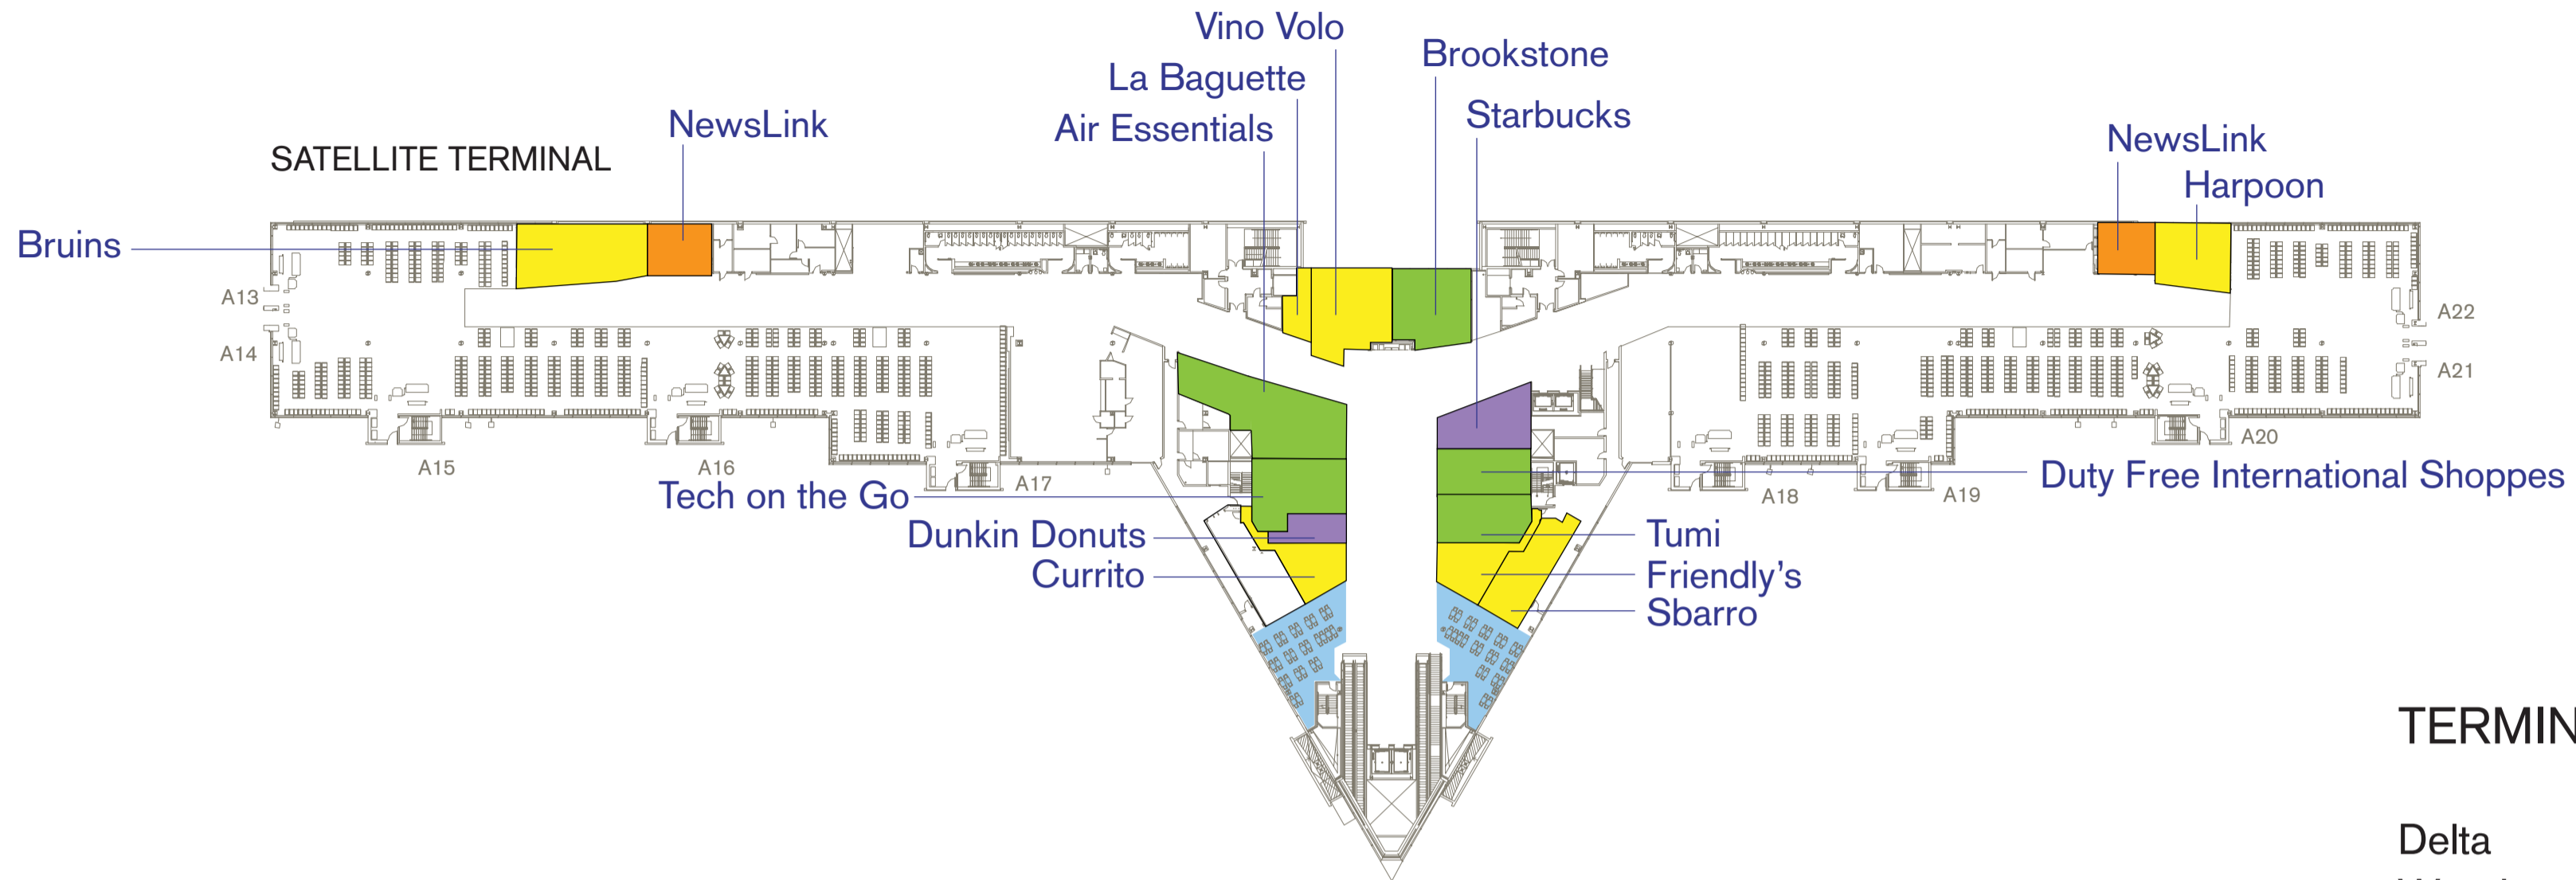

Logan International Airport – Terminal A

TERMINAL A

Delta
WestJet

2019 Enplanements 5.0 Million

- KEY**
- Retail
 - Food
 - News
 - Coffee/Snack
 - Seating Areas

This is a lease plan intended for discussion purposes only. Landlord makes no warranties or representations concerning any matters contained on this plan, nor shall tenant rely on same. February 24, 2022