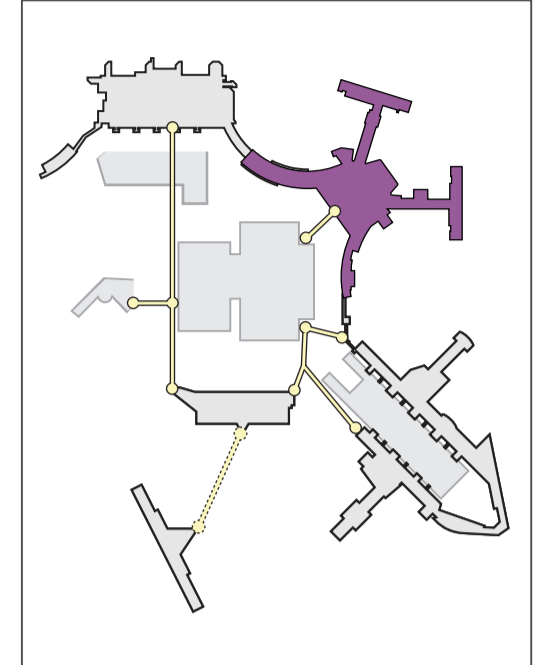

Logan International Airport – Terminal C

TERMINAL C

- Aer Lingus
- Cape Air
- JetBlue
- TAP Air Portugal

2019 Enplanements 6.9 Million

KEY

- Retail
- Food
- News
- Coffee/Snack
- Seating Areas

This is a lease plan intended for discussion purposes only. Landlord makes no warranties or representations concerning any matters contained on this plan, nor shall tenant rely on same.
February 24, 2022