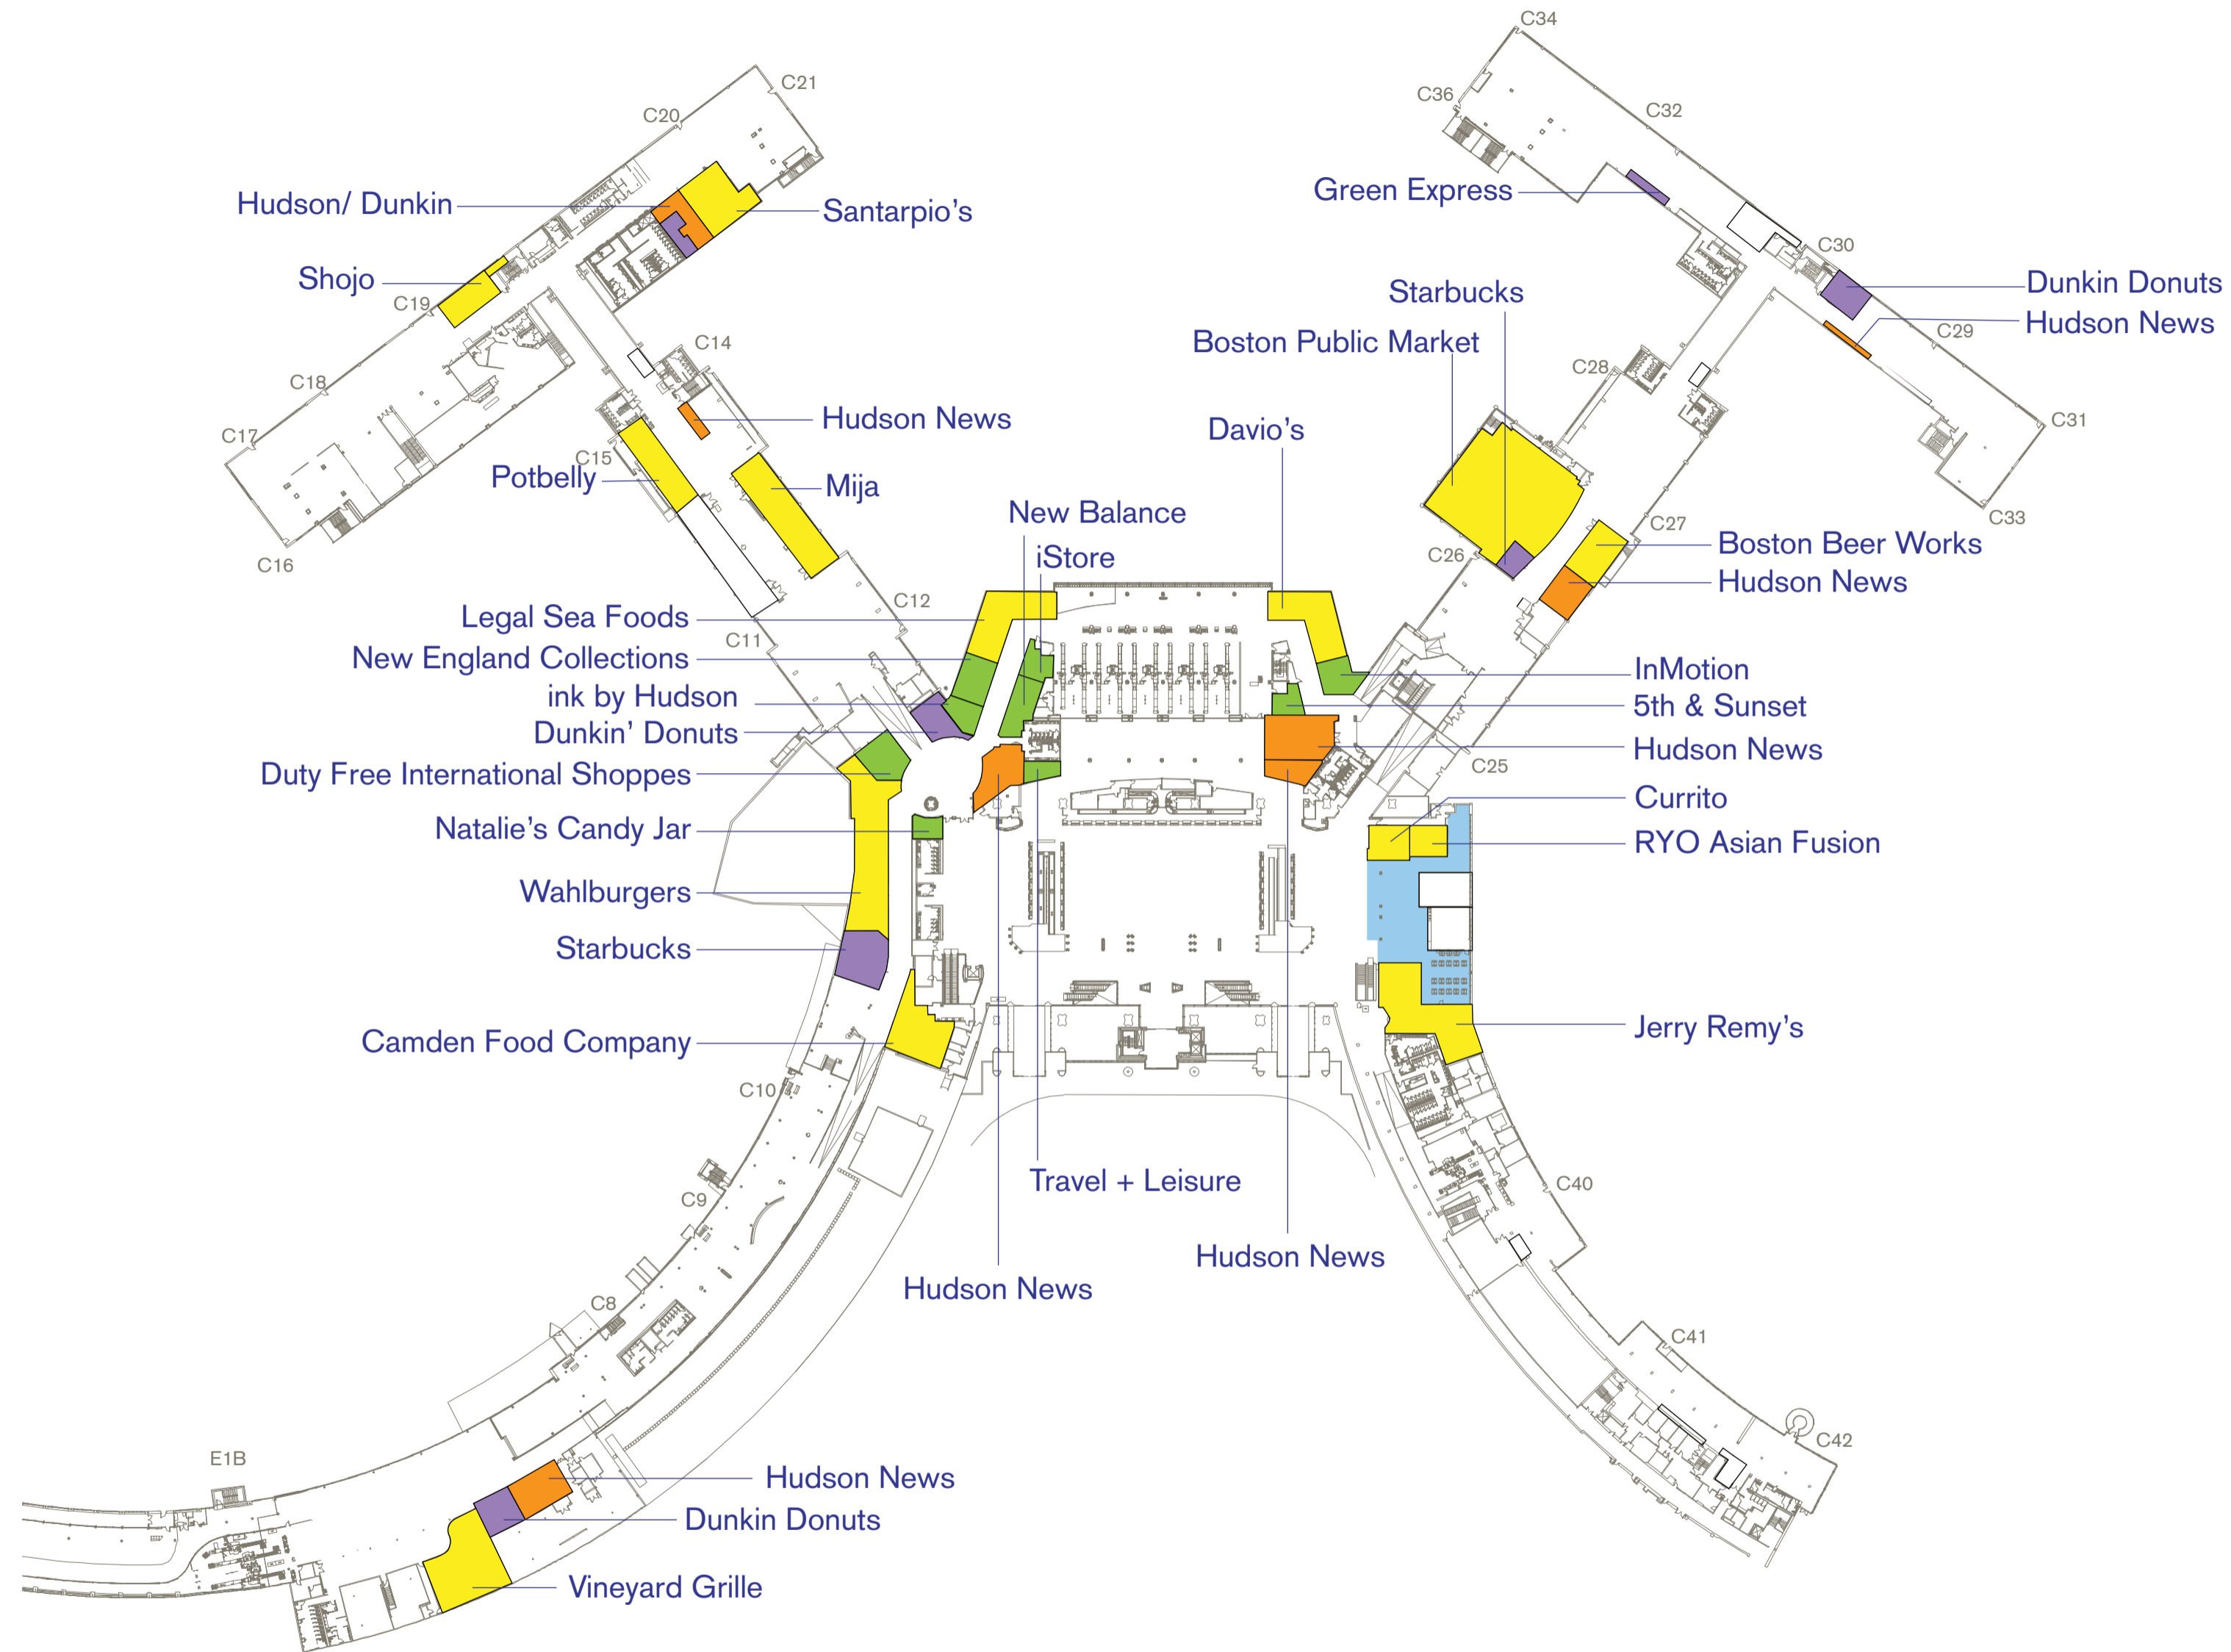

Logan International Airport – Terminal C

TERMINAL C

- Aer Lingus
- Cape Air
- JetBlue
- TAP Air Portugal

2019 Enplanements 6.9 Million

KEY

- Retail
- Food
- News
- Coffee/Snack
- Seating Areas

This is a lease plan intended for discussion purposes only. Landlord makes no warranties or representations concerning any matters contained on this plan, nor shall tenant rely on same.
February 24, 2022