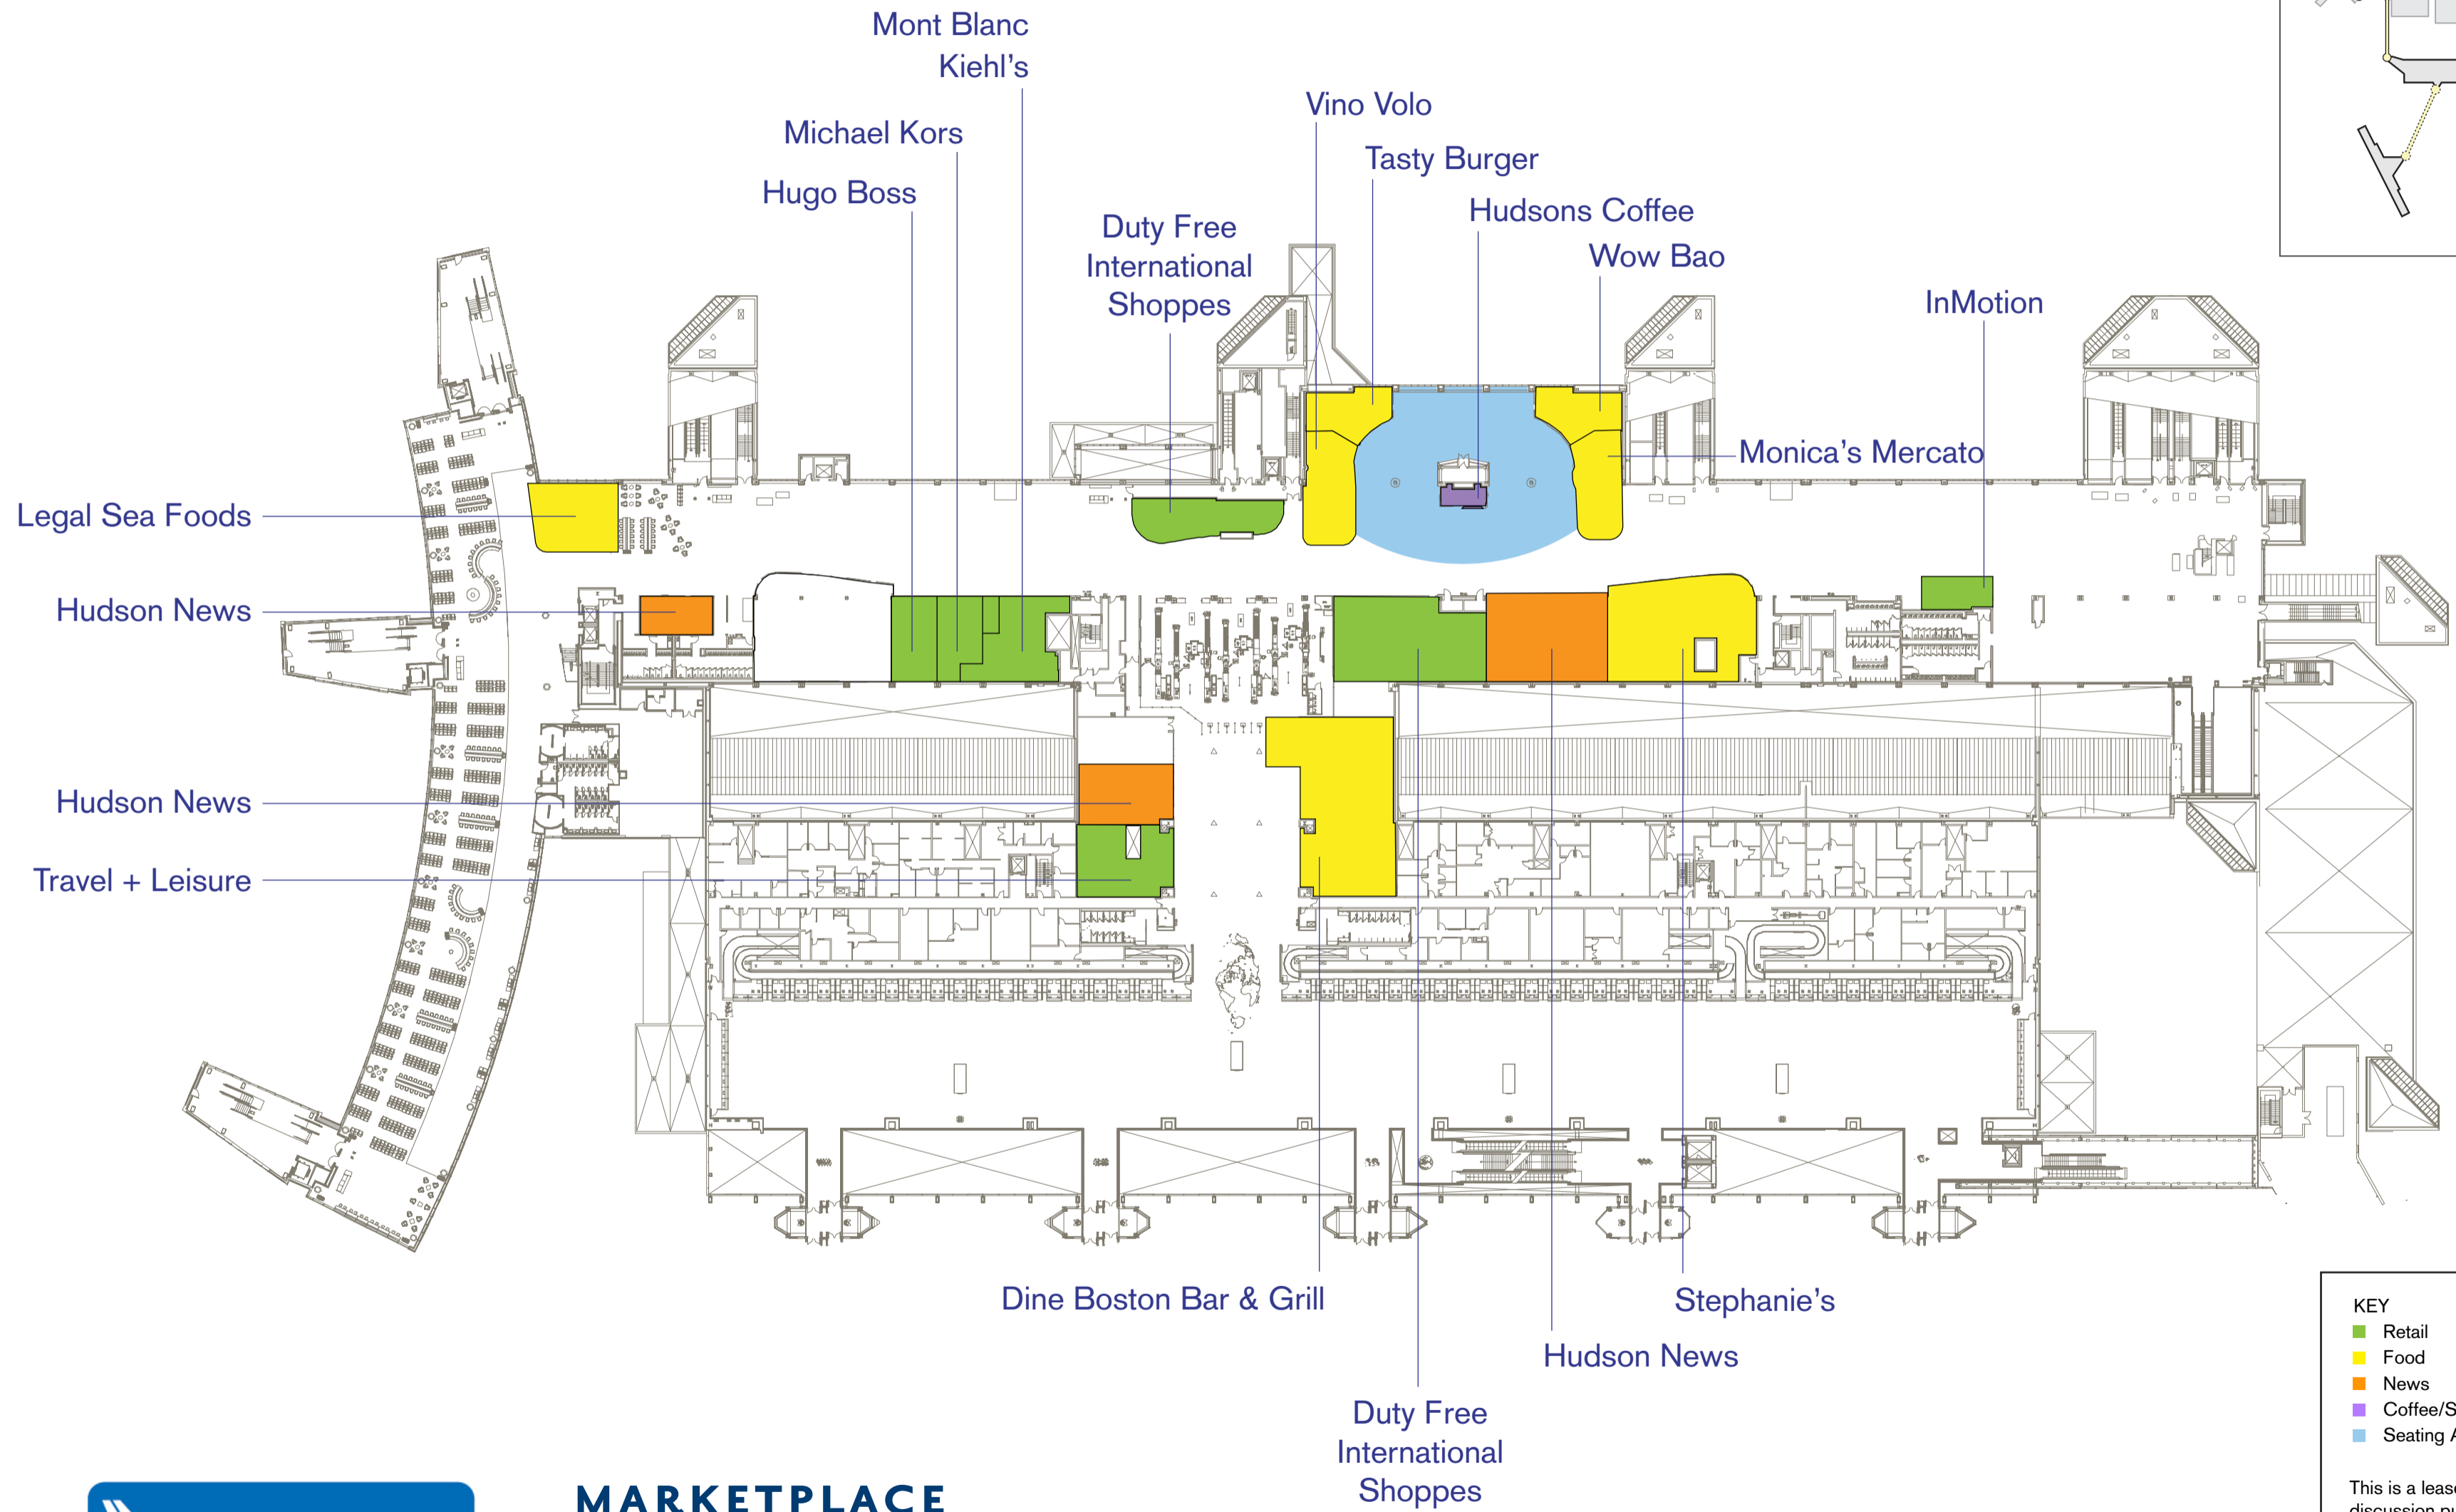

Logan International Airport – Terminal E

TERMINAL E

- Air France
- American Airlines
- Azores Airlines
- British Airways
- Cabo Verde Airlines
- Cathay Pacific
- Copa Airlines
- Delta Airlines
- EI AI
- Emirates
- Frontier
- Hainan Airlines
- Hawaiian Airlines
- Iberia
- Icelandair
- ITA
- Japan Airlines
- JetBlue
- KLM
- Korean Air
- Latam
- Level
- Lufthansa
- Norwegian
- Porter
- Qatar Airways
- Royal Air Morac
- Scandinavian Airlines
- Sun Country Airlines
- Swiss
- TACV
- Tap Air Portugal
- Turkish Airlines
- Virgin Atlantic

- KEY**
- Retail
 - Food
 - News
 - Coffee/Snack
 - Seating Areas

This is a lease plan intended for discussion purposes only. Landlord makes no warranties or representations concerning any matters contained on this plan, nor shall tenant rely on same. February 24, 2022