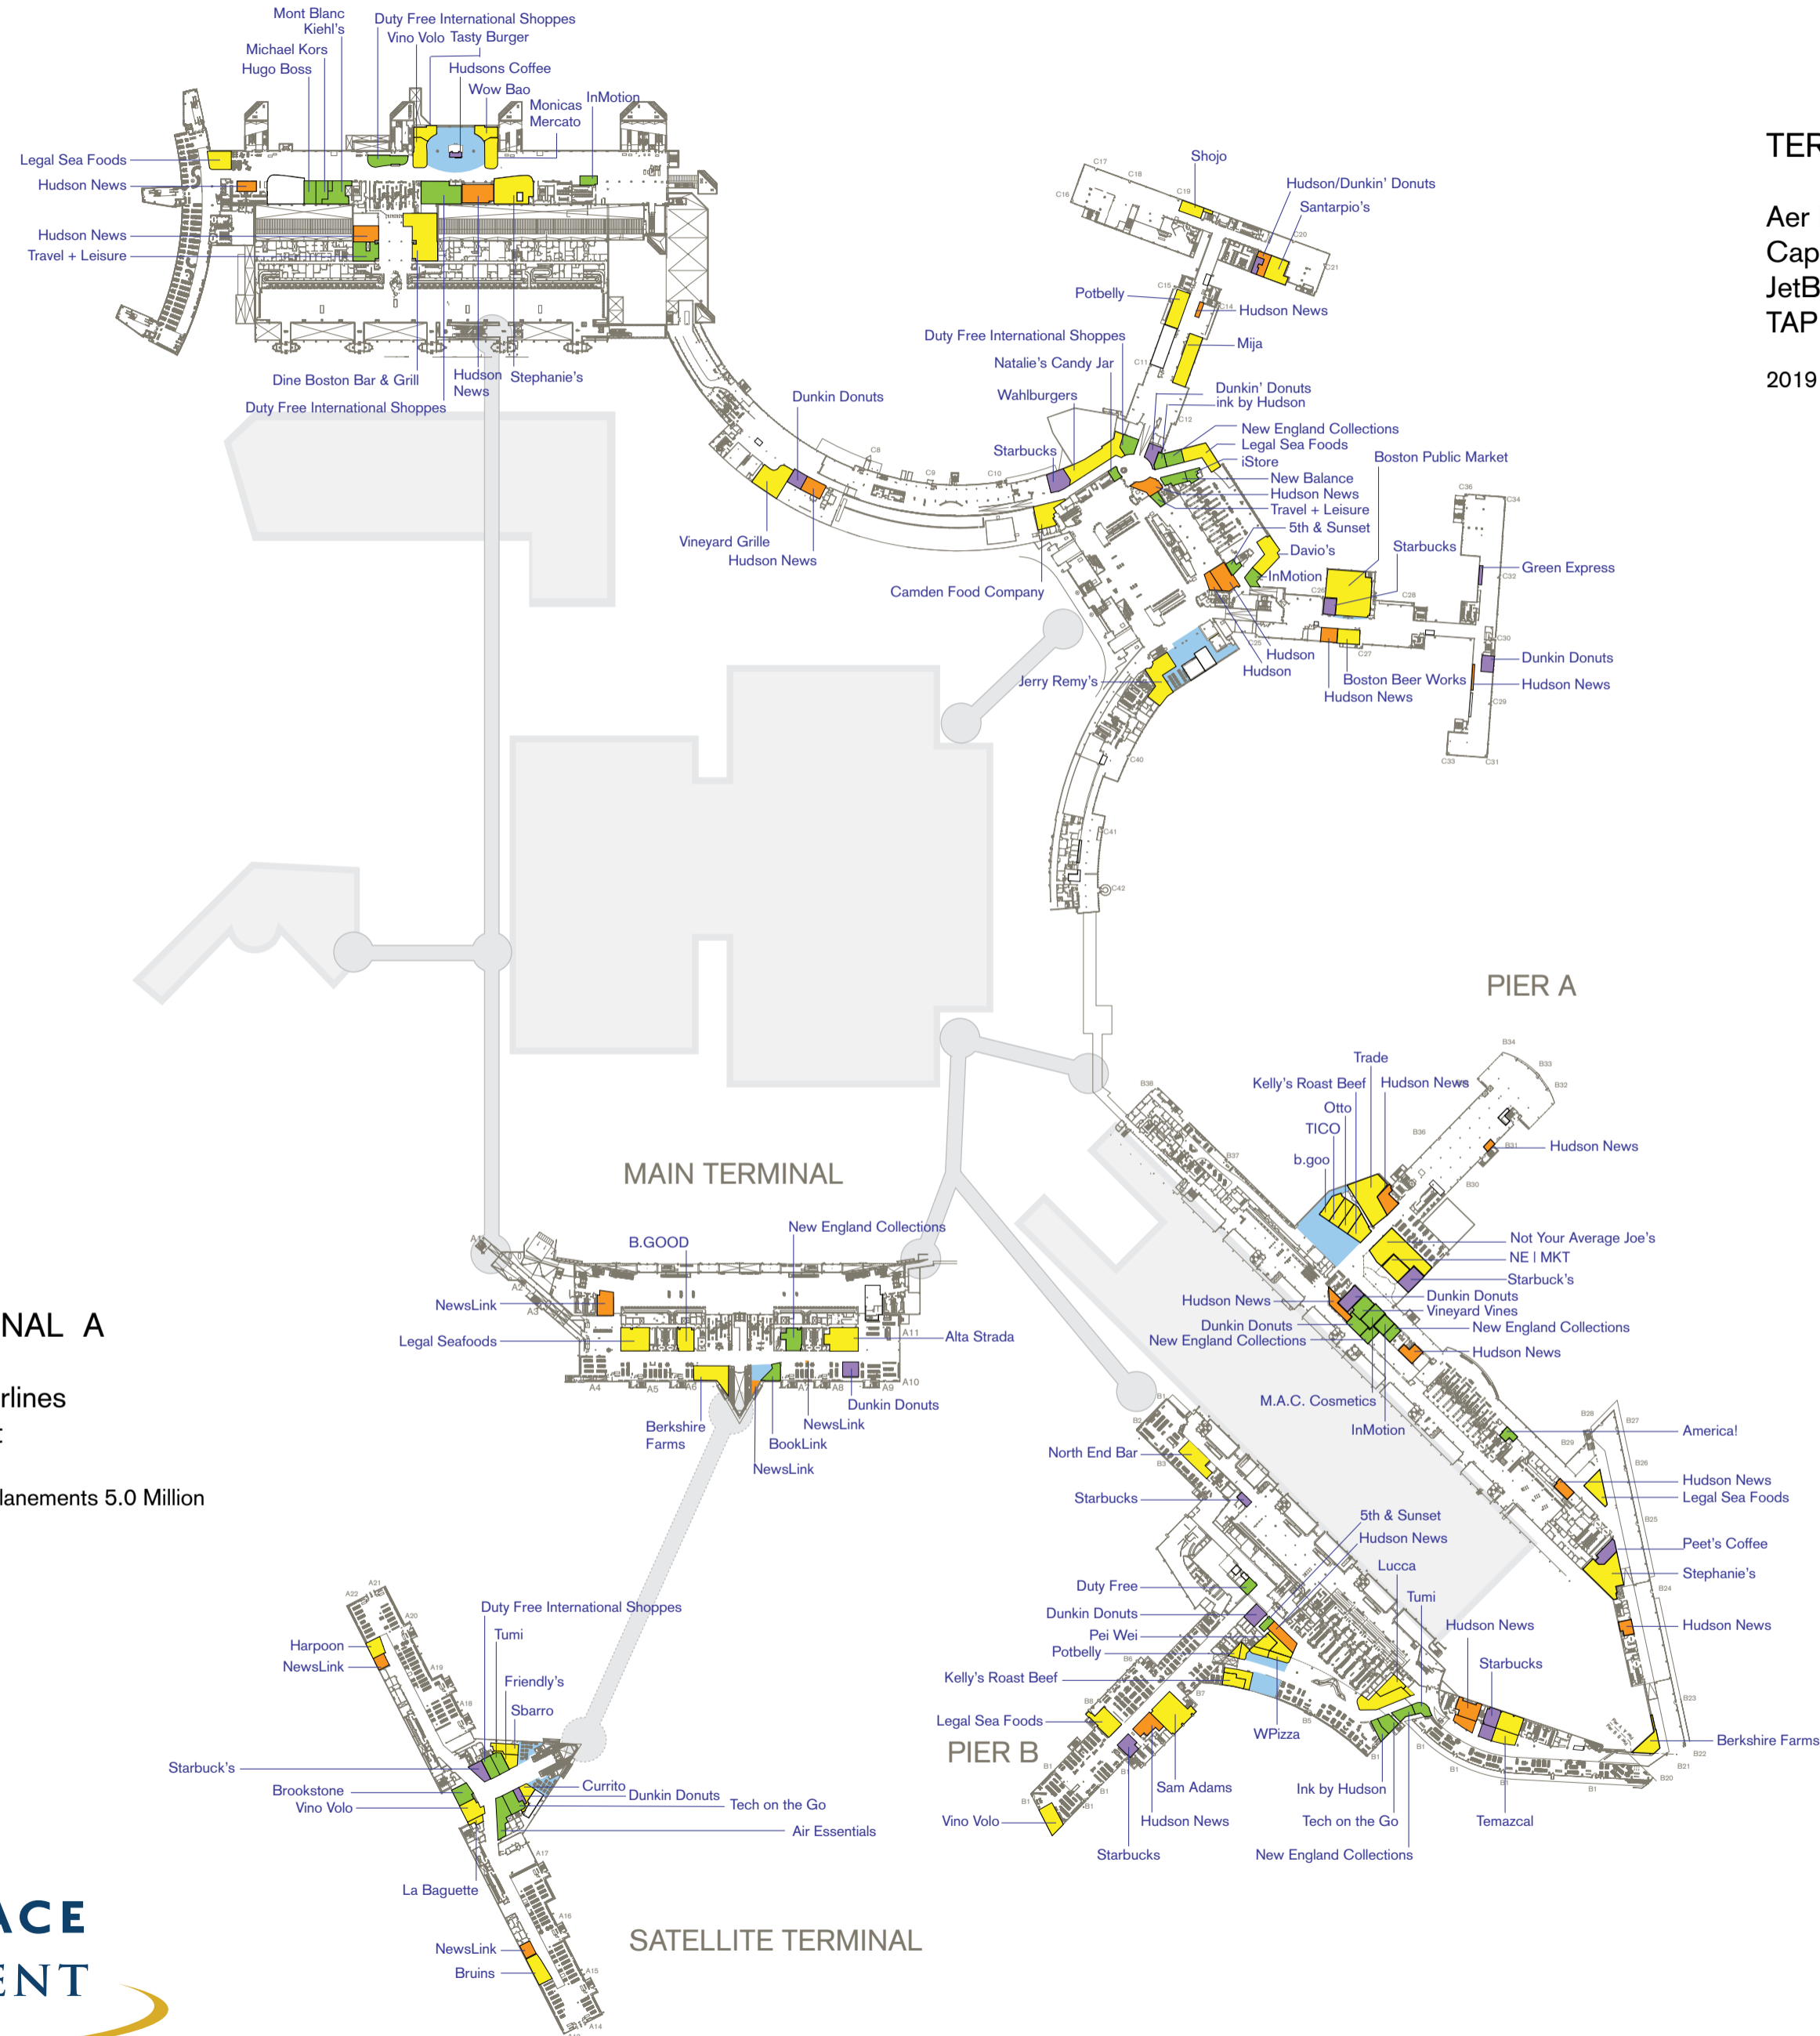

Logan International Airport

TERMINAL E

- Air France
- American Airlines
- Azores Airlines
- British Airways
- Cabo Verde Airlines
- Cathay Pacific
- Copa Airlines
- Delta Airlines
- El Al
- Emirates
- Frontier
- Hainan Airlines
- Hawaiian Airlines
- Iberia
- Icelandair
- ITA
- Japan Airlines
- JetBlue
- KLM
- Korean Air
- Latam
- Level
- Lufthansa
- Norwegian
- Porter
- Qatar Airways
- Royal Air Morac
- Scandinavian Airlines
- Sun Country Airlines
- Swiss
- Tap Air Portugal
- Turkish Airlines
- Virgin Atlantic

2019 Enplanements 2.6 Million

TERMINAL C

- Aer Lingus
- Cape Air
- JetBlue
- TAP Air Portugal

2019 Enplanements 6.9 Million

TERMINAL A

- Delta Airlines
- WestJet

2019 Enplanements 5.0 Million

TERMINAL B

- Alaska Airlines
- American Airlines
- Air Canada
- Boutique Air
- Southwest
- Spirit
- United Airlines

2019 Enplanements 6.6 Million

**MARKETPLACE
DEVELOPMENT**

A NEW ENGLAND DEVELOPMENT Company

1. **KEY**
2. Retail
   - Food
   - News
   - Coffee/Snack
   - Seating Areas

This is a lease plan intended for discussion purposes only. Landlord makes no warranties or representations concerning any matters contained on this plan, nor shall tenant rely on same. February 24, 2022