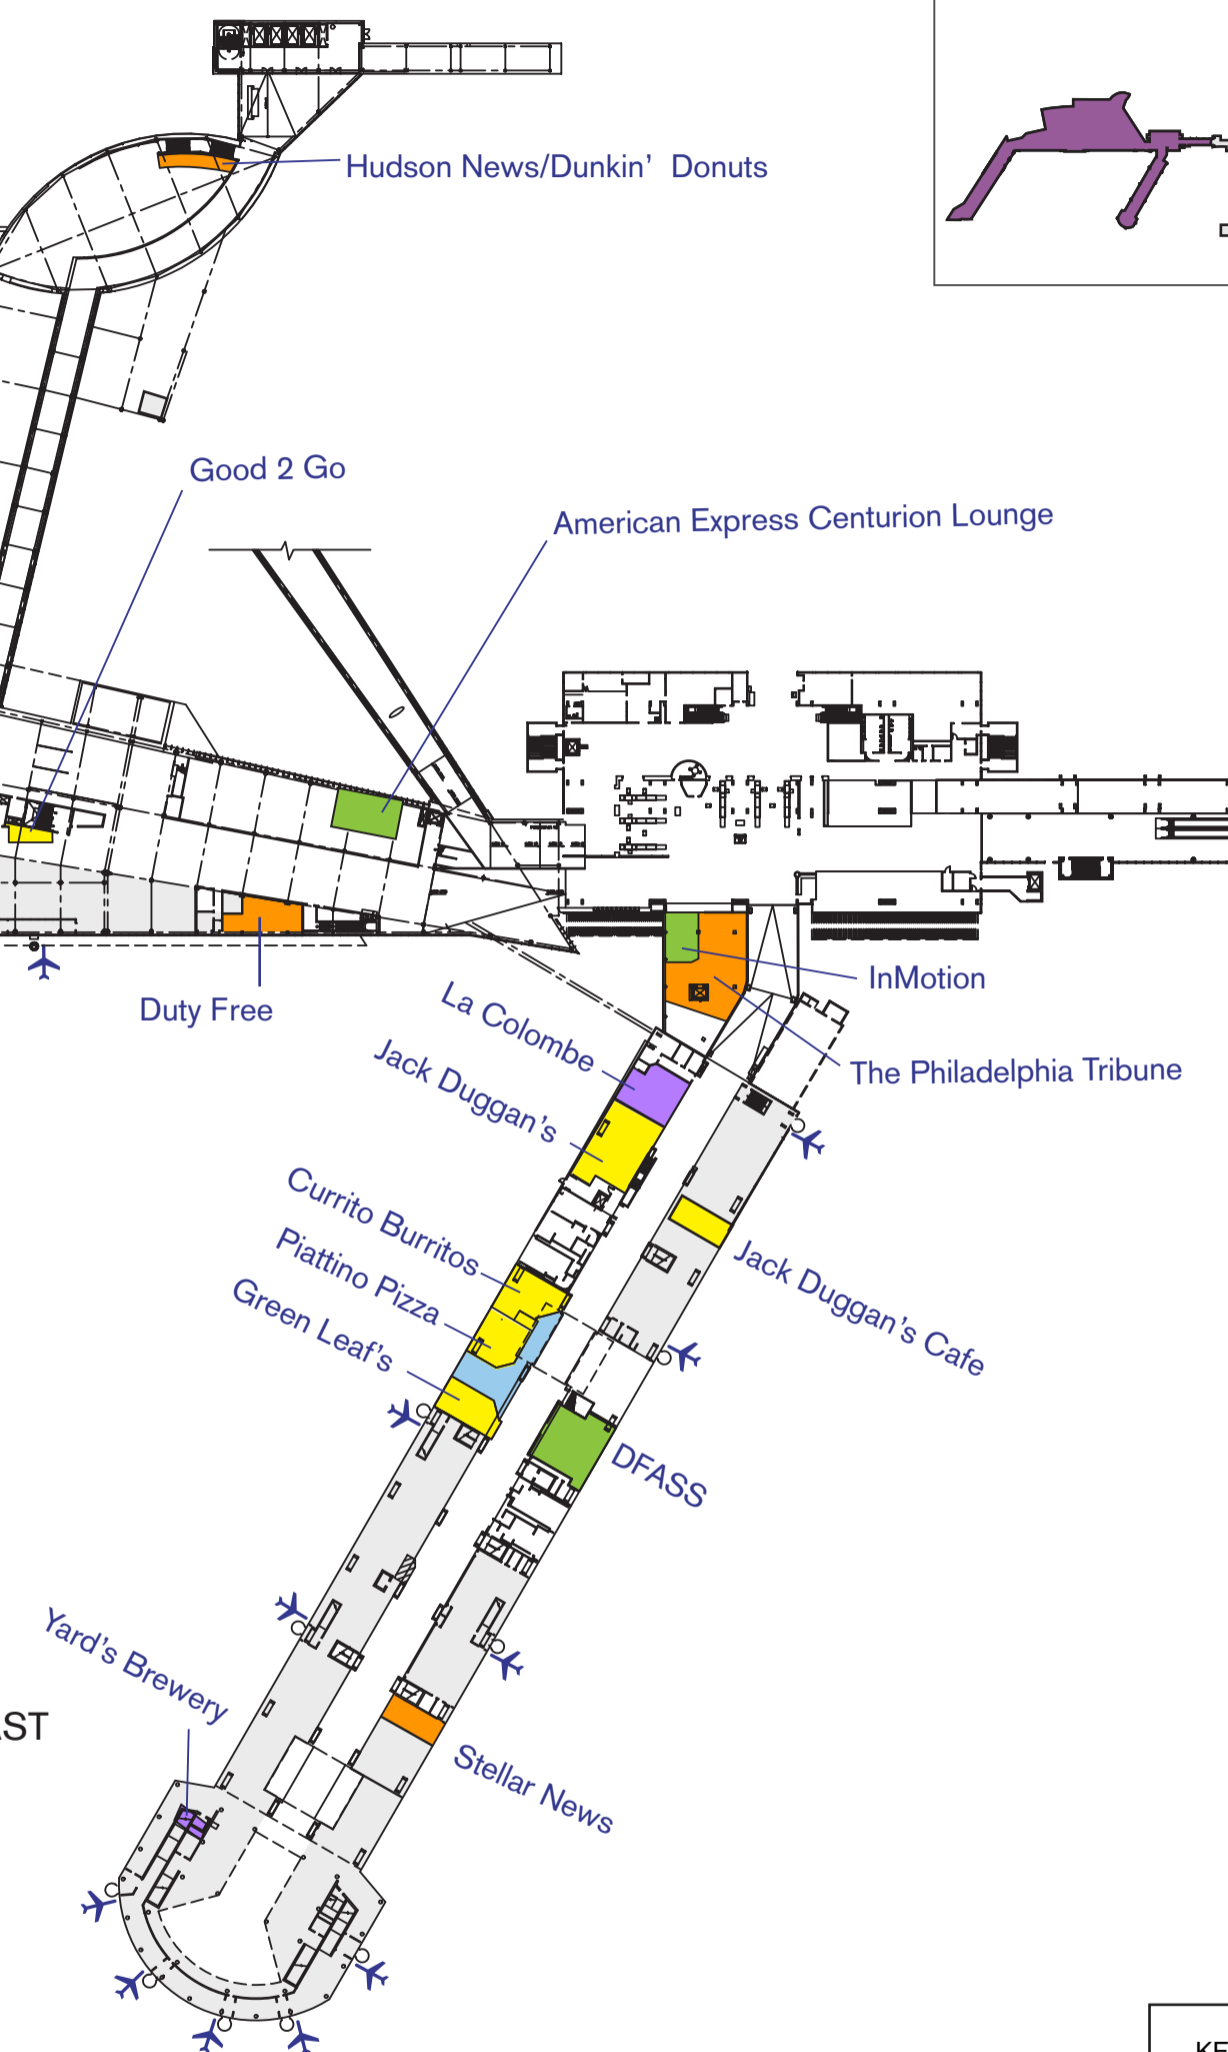

# Philadelphia International Airport – INTERNATIONAL TERMINALS A-WEST & A-EAST

## TERMINAL A-WEST

American Airlines  
 British Airways  
 Eastern Airlines  
 Icelandair  
 Lufthansa  
 Qatar Airways  
 2019 Enplanements 2.1 million

## INTERNATIONAL TERMINAL A-EAST

American Airlines  
 Aer Lingus Airlines  
 Eastern Airlines  
 2019 Enplanements 1.4 million

- KEY**
- Retail
  - Food
  - News
  - Coffee/Snack
  - Seating Areas

This is a lease plan intended for discussion purposes only. Landlord makes no warranties or representations concerning any matters contained on this plan, nor shall tenant rely on same.  
 January 4, 2022